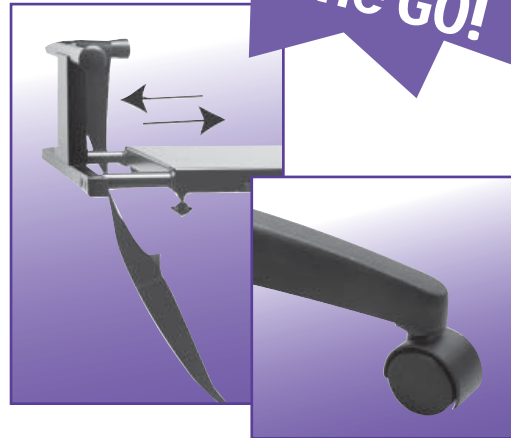

KMS7927B

Karaoke/TV Monitor Stand

PACK / AMP / MIXER STANDS & ACCESSORIES

FEATURES AND BENEFITS

This fully adjustable and durable karaoke monitor stand is a necessity for every karaoke gig. Removable locking casters attach to a durable high-impact plastic base and allow for easy transport for the KJ on the go. Five pre-set pin locking positions and a friction locking clutch make this stand height and angle adjustable. Complete with two microphone holders that can be removed for transport. Includes a tray for 2 drink cups and a nylon strap to keep the monitor in place.

2 Removable clamp-on mic clips.

Platform width adjusts from 13.5"-24" with dual locking knobs and a nylon strap will keep your monitor in place.

Height adjusts from 36"-56" with line-it-up adjustments and a locking pin for added security.

2-Cup drink tray.

Tapered shaft with friction locking knob for quick and easy assembly.

High-impact plastic leg housing with 5 legs and removable lockable casters.

For the KJ
on the GO!

The KMS7927B will fit a variety of monitors. And you can be sure that it is secure with added features such as the security strap, locking casters and high-impact plastic molded leg housing, spider style for extra strength and stability

PRODUCT SPECIFICATIONS

- > **Applications:** Monitors
- > **Weight Capacity:** 140 lbs.
- > **Height Adj.:** 36"-56"
- > **Platform Width Adj.:** 13.5"-24"
- > **Platform Depth:** 10"
- > **Base Spread:** 23"
- > **Construction:** Steel and plastic
- > **Color:** Black Powder Coat Finish