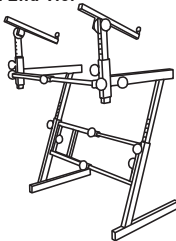

KS7365EJ
Pro Heavy-Duty Folding-Z™
with 2nd Tier