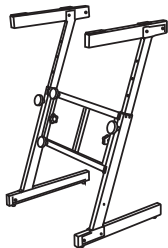

### FEATURES AND BENEFITS

A must for every roadie, this rugged heavy-duty bag is made with padded nylon and includes two hand straps for a well-balanced load. Two internal velcro straps hold KS7365 Support Bar. Also comes with a heavy-gauge two-pull zipper, so the bag can be unzipped length-wise from the center. Deluxe corded piping gives the bag its rigid shape.

2 Hand straps for a well-balanced load.

Heavy-gauge 2-pull zipper.

Deluxe corded piping gives the bag its rigid shape.

Holds any of the following On-Stage Stands® models...

KS7350  
Pro Heavy-Duty Folding-Z™

KS7365EJ  
Pro Heavy-Duty Folding-Z™  
with 2nd Tier

KS7150  
Platform-Style Keyboard Stand

A Must For  
EVERY  
ROADIE!

Carry all of your gear with comfort and style!

### PRODUCT SPECIFICATIONS

- > **Material:** Heavy-duty padded nylon
- > **Dimensions:** (l)30" x (h)16" x (d)8.75"
- > **Color:** Black

Model#: KSB-6500  
Inv#: 35539  
List Price: \$62.99

Call The Music People today to place your order