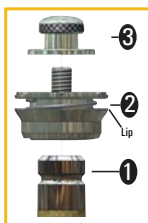

## Hennessey™ Strap Locks

GUITAR PARTS

#### Easy-to-Use Installation Instructions

1. Unscrew the strap pin that came with your guitar.
2. Remove the pin (1) from the lock (2).
3. Screw the Hennessey™ pin and felt washer (1) on the guitar.
4. Remove the fastening nut (3) from the back (2).
5. Slide the lock (2) through the hole on your strap.
6. Take the fastening nut (3), insert into the lock (2). Hold the lock by its lip (2) and tighten to the fastening nut (3).