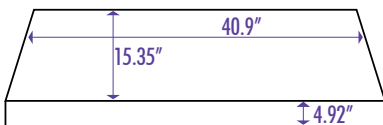

Dimensions for GPCE5550