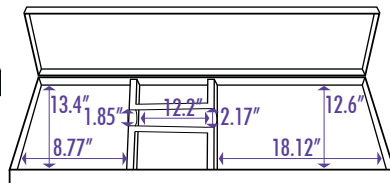

Can be carried using the two carry handles or removable/adjustable shoulder carrying strap.

Front pocket holds your pics, replacement strings or even the removable back-pack straps.

The plush-lined interior and custom molded case keep your guitar safe and protected.

Dimensions for GPCE5550

A Must For EVERY ROADIE!

Carry all of your gear with comfort and style!

Bag can be carried using the two carrying handles or the removable/adjustable shoulder carrying strap.

PRODUCT SPECIFICATIONS

- > **Material:** Heavy-duty Nylon exterior; Plush-lined interior
- > **Dimensions:** (l)40.9 x (w)15.35 x (d)4.92"
- > **Color:** Black

Model#: GPCE5550
Inv#: 49986
List Price: \$122.99

Call The Music People today to place your order