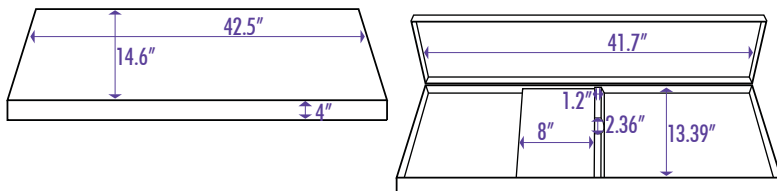

A Must For
EVERY
ROADIE!

This popular case is available in 3 colors to fit anyone's personal style!

PRODUCT SPECIFICATIONS

- > **Dimensions:** (l)42.5 x (w)14.6 x (h)4"
- > **Construction:** Plywood with vinyl covering
- > **Interior Lining:** Black plush
- > **Hardware:** Chrome

3 Latches, 1 locking;
all brass, gold-plated.

Interior compartment
holds small accessories.

Dimensions for GCE6000

Call The Music People today to place your order

1-800-289-8889

Visit us on the web @ www.musicpeopleinc.com or www.onstagestands.com