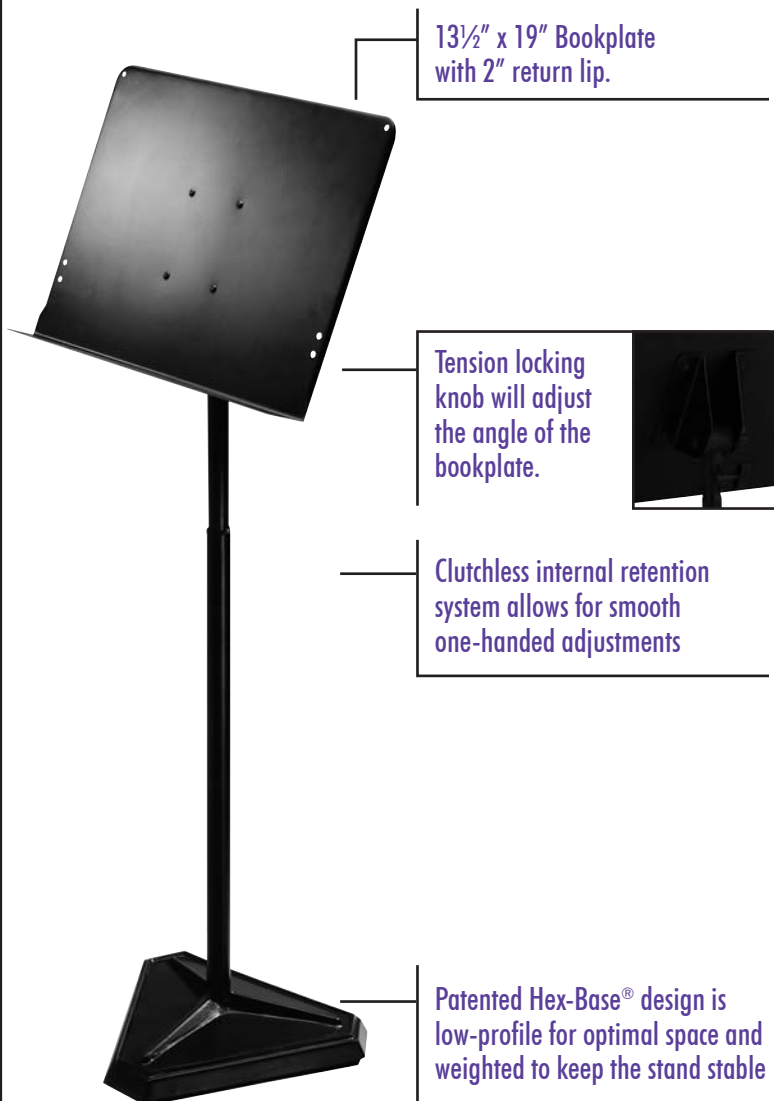

SM7611B

Hex-Base® Conductor Stand

BAND / ORCHESTRA STANDS & ACCESSORIES

FEATURES AND BENEFITS

This innovative stand is truly designed for today's most demanding music enthusiast. At the heart of this stand is its clutchless internal retention system, along with the patented base design. This unique combination lets the user raise or lower the bookplate into position without the need for knobs or levers. The weighted base keeps the stand stable and the low-profile design makes for optimal space, ideal for any orchestra musician.

13½" x 19" Bookplate with 2" return lip.

Tension locking knob will adjust the angle of the bookplate.

Clutchless internal retention system allows for smooth one-handed adjustments

Patented Hex-Base® design is low-profile for optimal space and weighted to keep the stand stable

COLOR Packaging!

Our award-winning packaging is eye-catching and supplies all of the product features!

PRODUCT SPECIFICATIONS

- > **Book Plate:** 13½" x 19" with 2" return lip
- > **Height Adj.:** 30"-48"
- > **Base Spread:** 18" Hex-Base®
- > **Color:** Black Powder Coat Finish