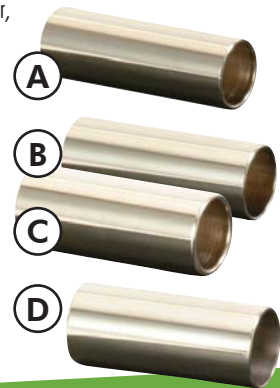

On-Stage Gear Guitar Slides

Our chrome-plated steel slides come in a variety of ring sizes to suit the comfort and playing styles of every guitarist. Machined from heavy seamless steel, all our slides produce a rich musical sustain. The SLD209T features a heavier than usual wall, imparting a darker, warmer tone. All models include a custom-sized storage pouch with a snap spring closure.

A. SLD206 - Size 6

80254
Inside Diameter: 16.5mm
Outside Diameter: 18.9mm

C. SLD209T - Size 9

80256
Inside Diameter: 18.9mm
Outside Diameter: 22.9mm

B. SLD209 - Size 9

80255
Inside Diameter: 18.9mm
Outside Diameter: 21.3mm

D. SLD211 - Size 11

80257
Inside Diameter: 20.6mm
Outside Diameter: 23mm

7200-Series Strap Locks

Available in three different finishes. Constructed from solid brass.

NSL7200C - Chrome	49768
NSL7200B - Black	49756
NSL7200G - Gold	49782