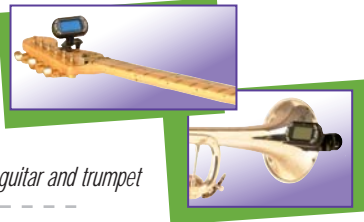

CTA7700
80691

Clip-On Chromatic Tuner

This tuner has a vibration sensor as well as a mic, which allows for pitch detection - making our CTA7700 extremely versatile! You can tune alone in a loud setting by using the vibration sensor or tune with others by using the mic. Features include a bright backlit display, 4 modes (chromatic, guitar, bass, violin), chromatic pitch pipe, flat tuning feature, calibration between 430 Hz and 450 Hz. This tuner can clip to most instruments, Band & Orchestra, as well as guitars and basses. A universal swivel joint allows for ample adjustment of the display.

4 Modes: Chromatic, guitar, bass, violin
Calibration: 430Hz - 450Hz

Extremely Versatile!
CTA7700 Shown on a guitar and trumpet

GTA7800
81756

True-Bypass Pedal Tuner

An affordable yet rugged solution for your Bass or Guitar pedal board and amp setup! Our GTA7800 True-Bypass Pedal Tuner allows the player to tune on stage without being heard by the audience. Features include a bright LED display for easy viewing, a durable metal case, and calibration from 436 Hz to 444 Hz. The flat option allows you to lower the reference pitch by 7 half steps.

Dimensions: 3.5 x 9.75"
Color: Black

DT8500
54682

Guitar/Keyboard Throne

The DT8500 is designed for flexibility and works well for guitarists and keyboard players. The height adjustable seat allows for a comfortable playing position. Both seat and backrest are padded and finished with a rugged leather-like vinyl. Braced legs maintain stable contact with the stage, and the footrest is ideal for guitarists. Quick set up and tear down make it an ideal solution for the gigging musician and a handy addition to any studio.